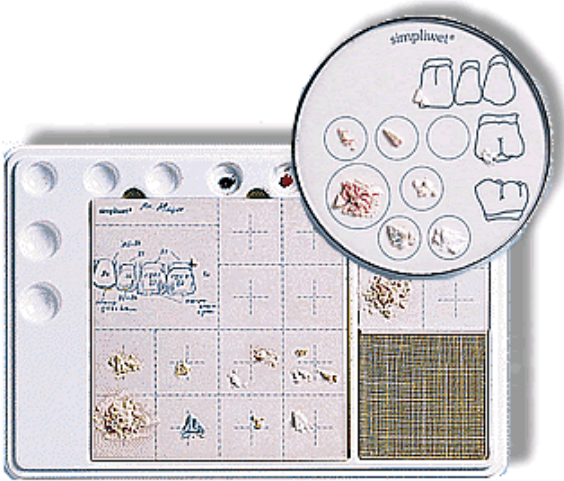

## simpliwet<sup>®</sup> Porcelain Trays

A reservoir system that uniformly moisturizes ceramic powders. The simpliwet<sup>®</sup> tray and honeycomb insert create the capillary effect that continuously wets your ceramic powders providing a naturally stable balance of build-up liquid and ceramic.

### simpliwet<sup>®</sup> Round Tray

77505030A	simpliwet <sup>®</sup> Round Tray
77505031	Round Plain simpliwet <sup>®</sup> Papers
77505032	Round Printed simpliwet <sup>®</sup> Papers
77505033	Round simpliwet <sup>®</sup> Filter Membranes
77505035	Round simpliwet <sup>®</sup> Honeycomb Base, Replacement
77505036	Round simpliwet <sup>®</sup> Glass Top Cover
77505038	Round simpliwet <sup>®</sup> Permanent Membranes